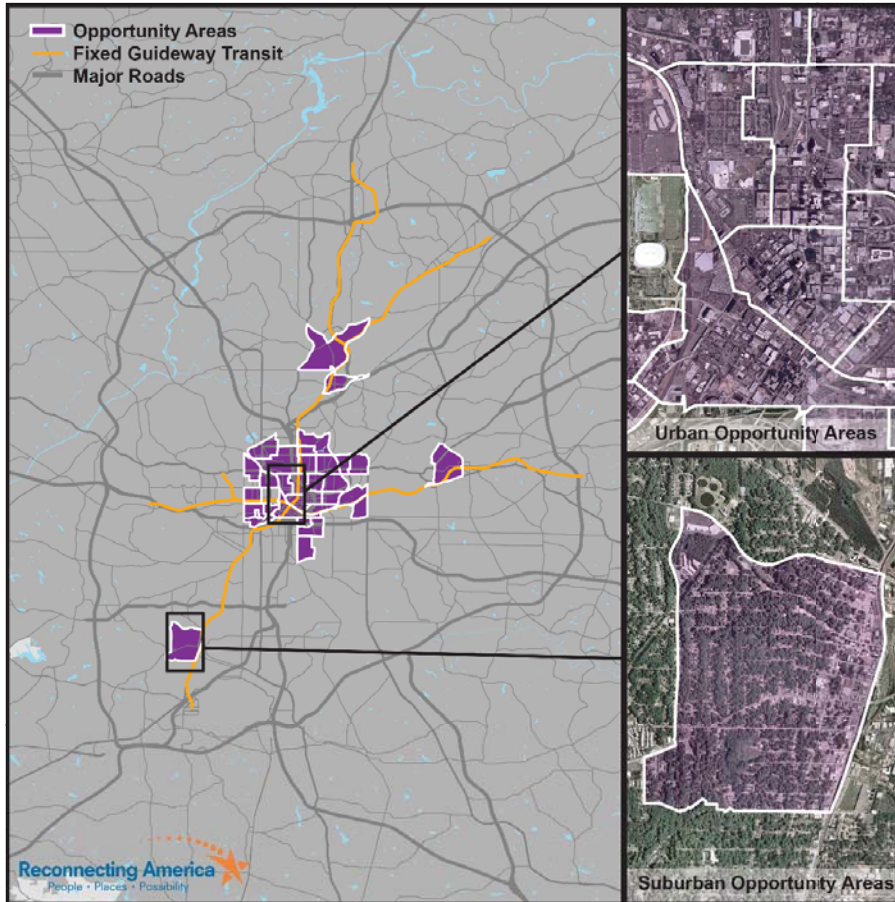

ARE WE THERE YET?

# Atlanta

Population: **5,268,860**  
 Fixed Guideway Stations: **38**  
 Opportunity Areas: **33**

## OPPORTUNITY AREA SCORECARD

How **Atlanta** measures up against other metropolitan regions

DOING WELL NEEDS FIXING

**Living**  
 Managing growth & change, affordable housing  
**C**

**Working**  
 Employment density, multimodal access to jobs, quality of life  
**D**