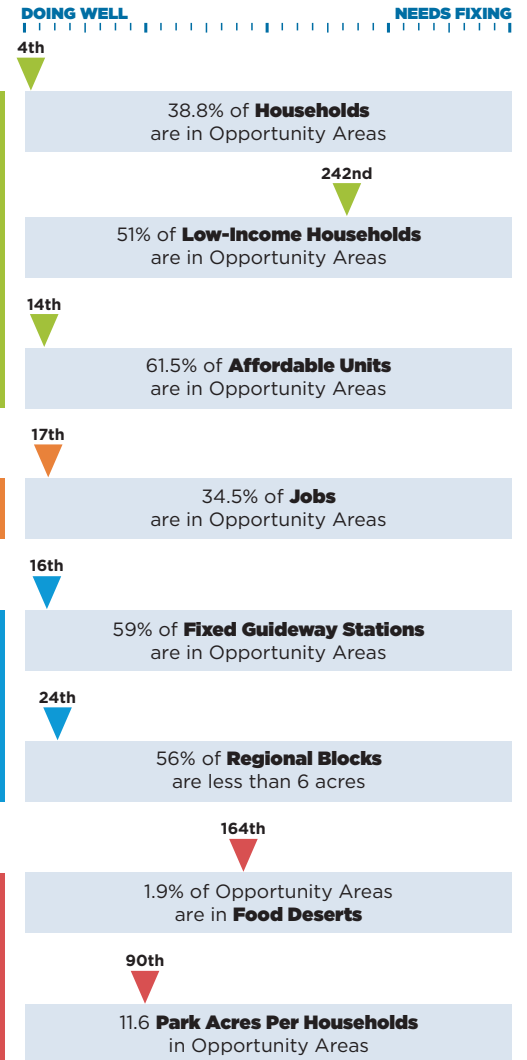

ARE WE THERE YET?

Chicago

Population: **9,461,105**
 Fixed Guideway Stations: **405**
 Opportunity Areas: **968**

OPPORTUNITY AREA SCORECARD

How **Chicago** measures up against other metropolitan regions

Living
 Managing growth & change, affordable housing
B

Working
 Employment density, multimodal access to jobs, quality of life
B

Moving
 Transportation choices, transit investments, bike and pedestrian
B

Thriving
 Health, education, crime, fresh food, parks, recreation, happiness
B