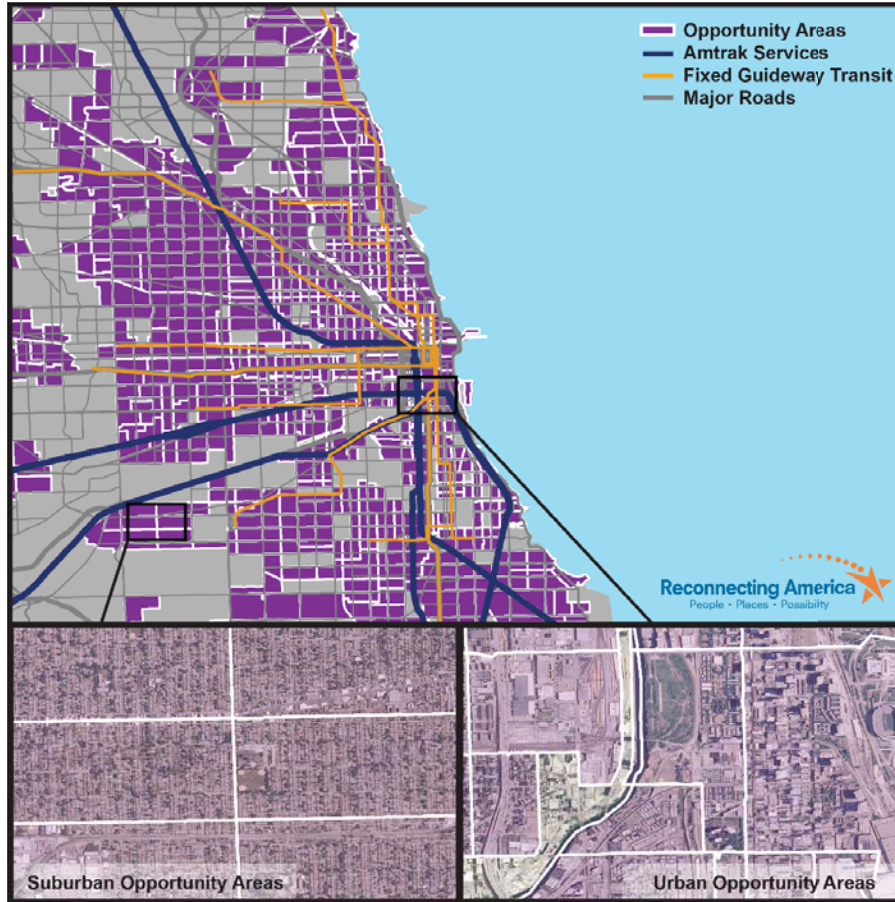

ARE WE THERE YET?

Chicago

Population: **9,461,105**
 Fixed Guideway Stations: **405**
 Opportunity Areas: **968**

OPPORTUNITY AREA SCORECARD

How **Chicago** measures up against other metropolitan regions

Living
 Managing growth & change, affordable housing
B