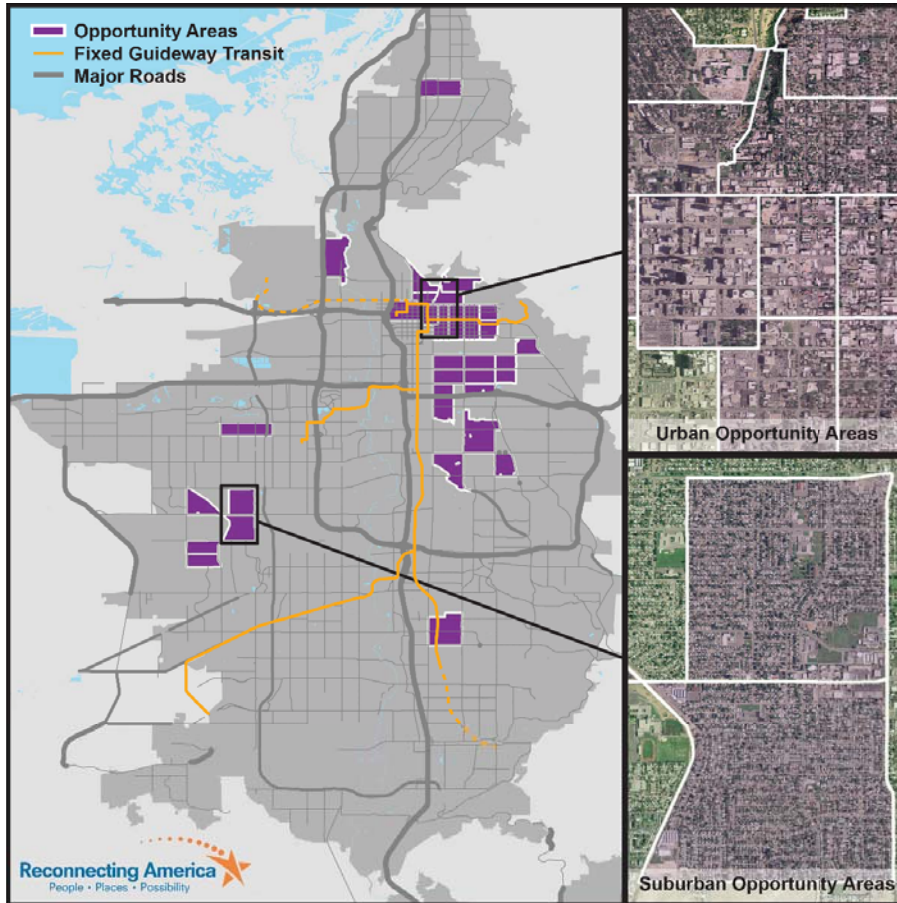

ARE WE THERE YET?

Salt Lake City

Population: **1,124,197**
 Fixed Guideway Stations: **28**
 Opportunity Areas: **34**

Living
 Managing growth & change, affordable housing
B

Working
 Employment density, multimodal access to jobs, quality of life
B

Moving
 Transportation choices, transit investments, bike and pedestrian
A

Thriving
 Health, education, crime, fresh food, parks, recreation, happiness
A

OPPORTUNITY AREA SCORECARD

How **Salt Lake City** measures up against other metropolitan regions